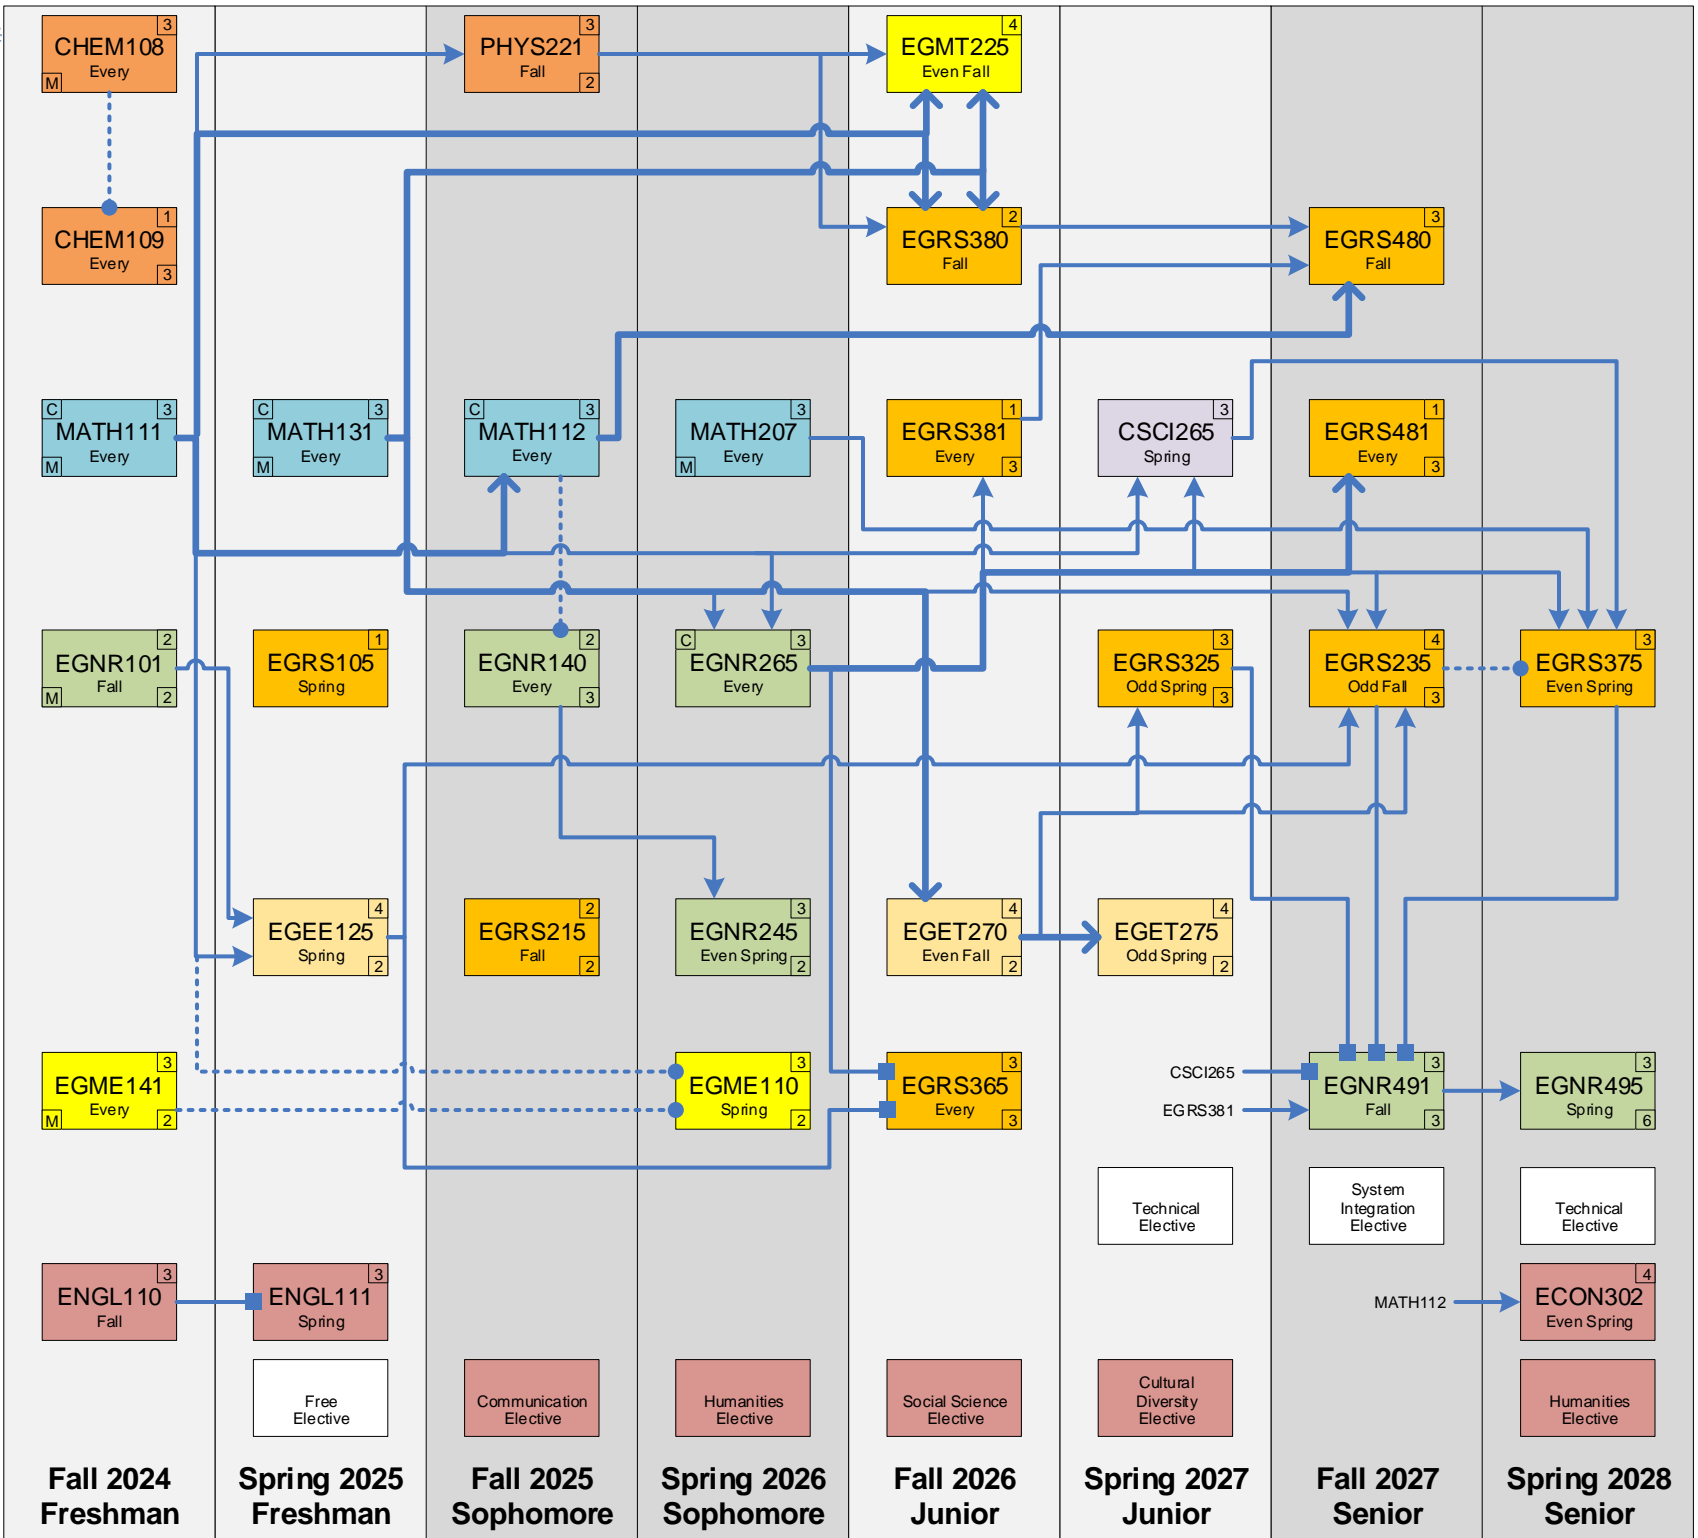

Mechatronics
Core Courses
Even Year Start

*Math pre/co-requisite lower than MATH111 required

This chart assumes you have the required prerequisites or tested into MATH111 College Algebra*

*More course details, including other lower Math prerequisites, can be found online lssu.edu/catalog/courses/