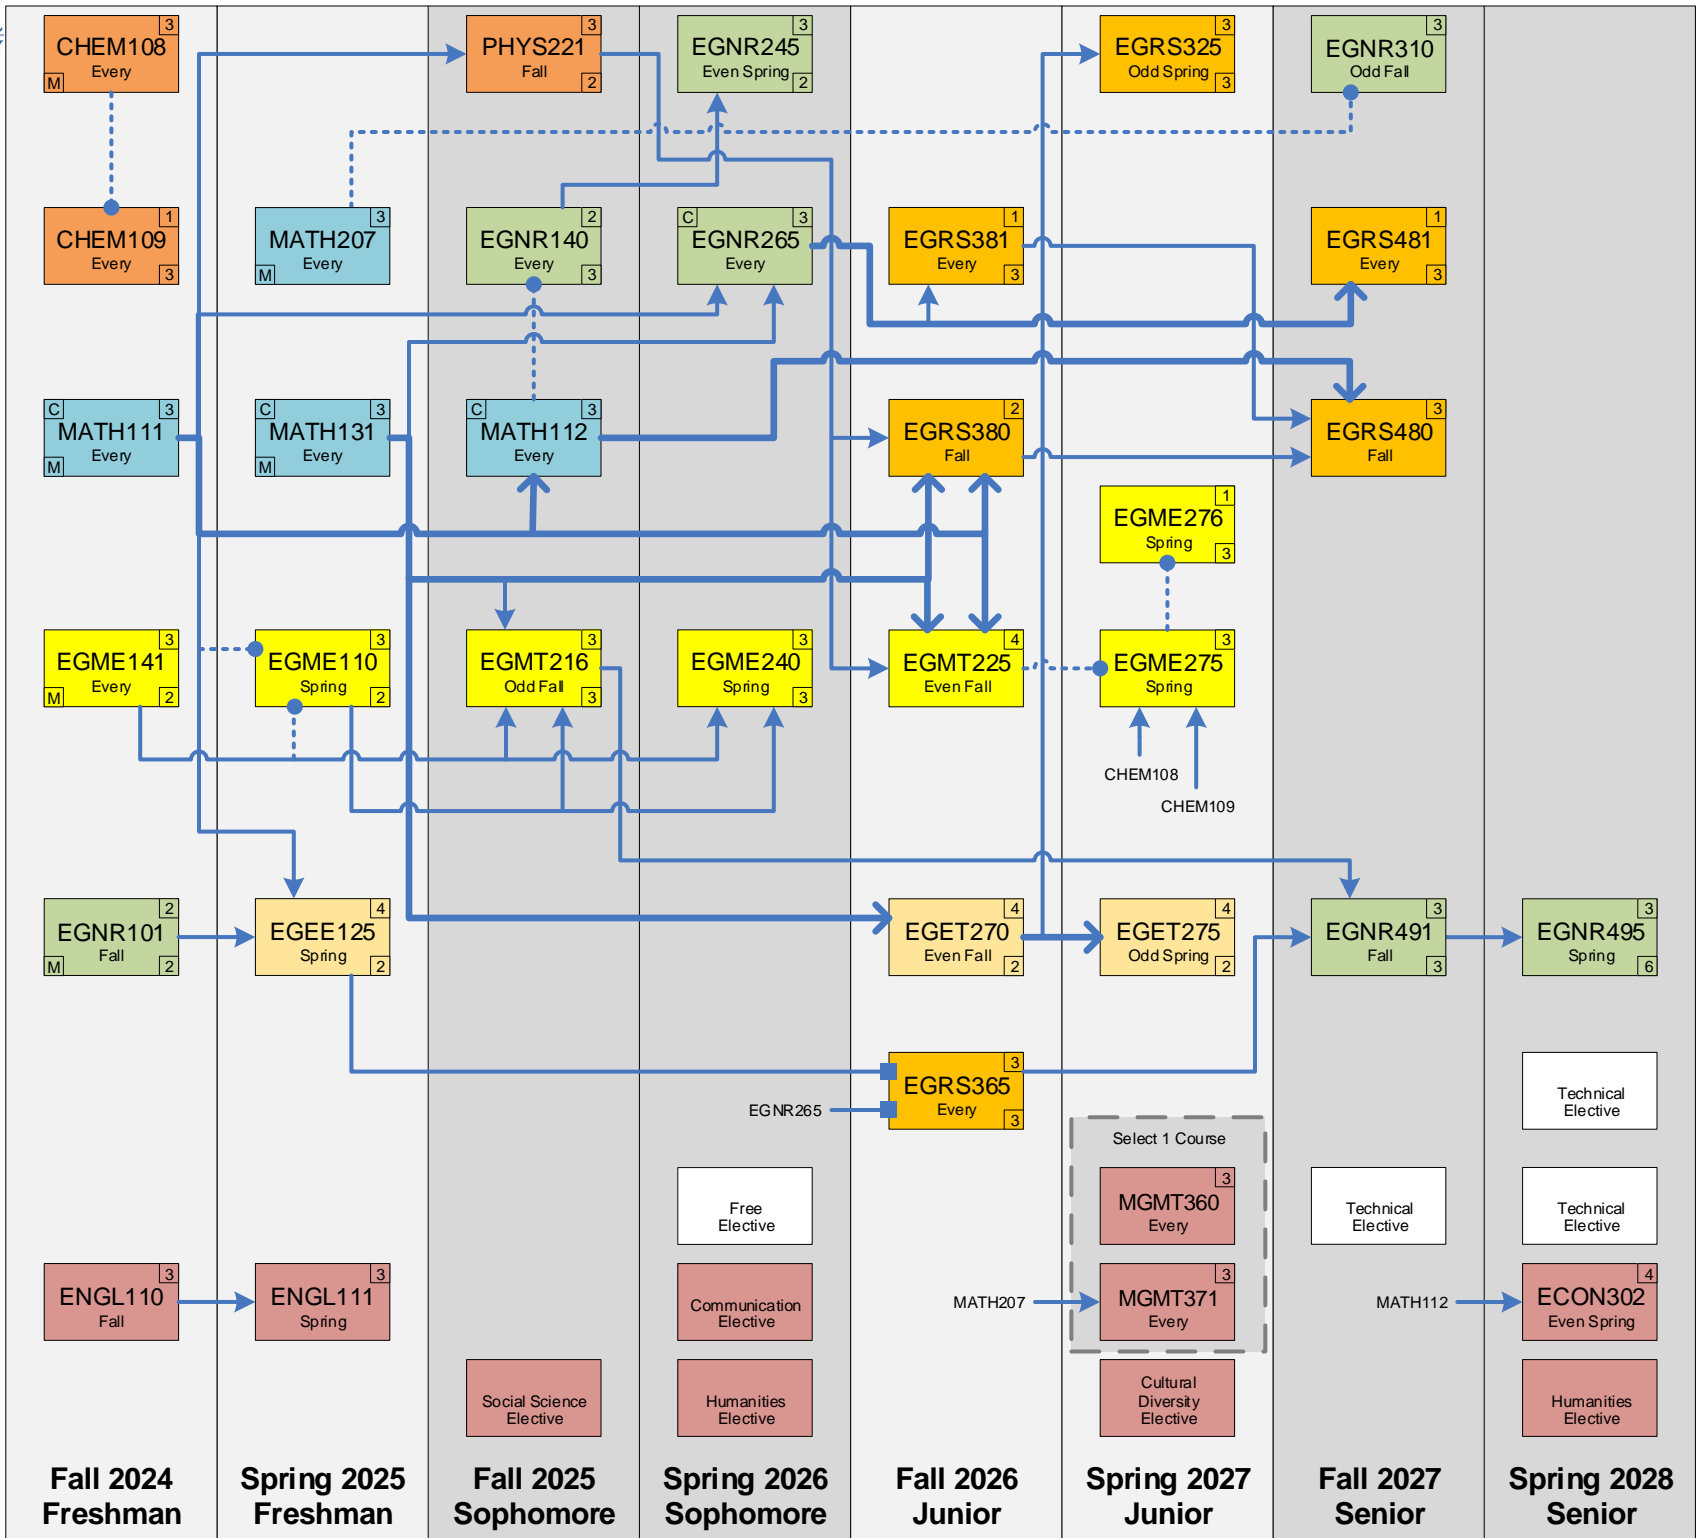

Manufacturing Engineering Technology

Core Courses
Odd Year Start

Grade of a C or better

*Math pre/co-requisite lower than MATH111 required

Pre / Co-requisite

Pre-requisite (D- or better required)

Pre-requisite (C or better required)

EGNR491 one possible pre-requisite

This chart assumes you have the required prerequisites or tested into MATH111 College Algebra*

*More course details, including other lower Math prerequisites, can be found online lssu.edu/catalog/courses/