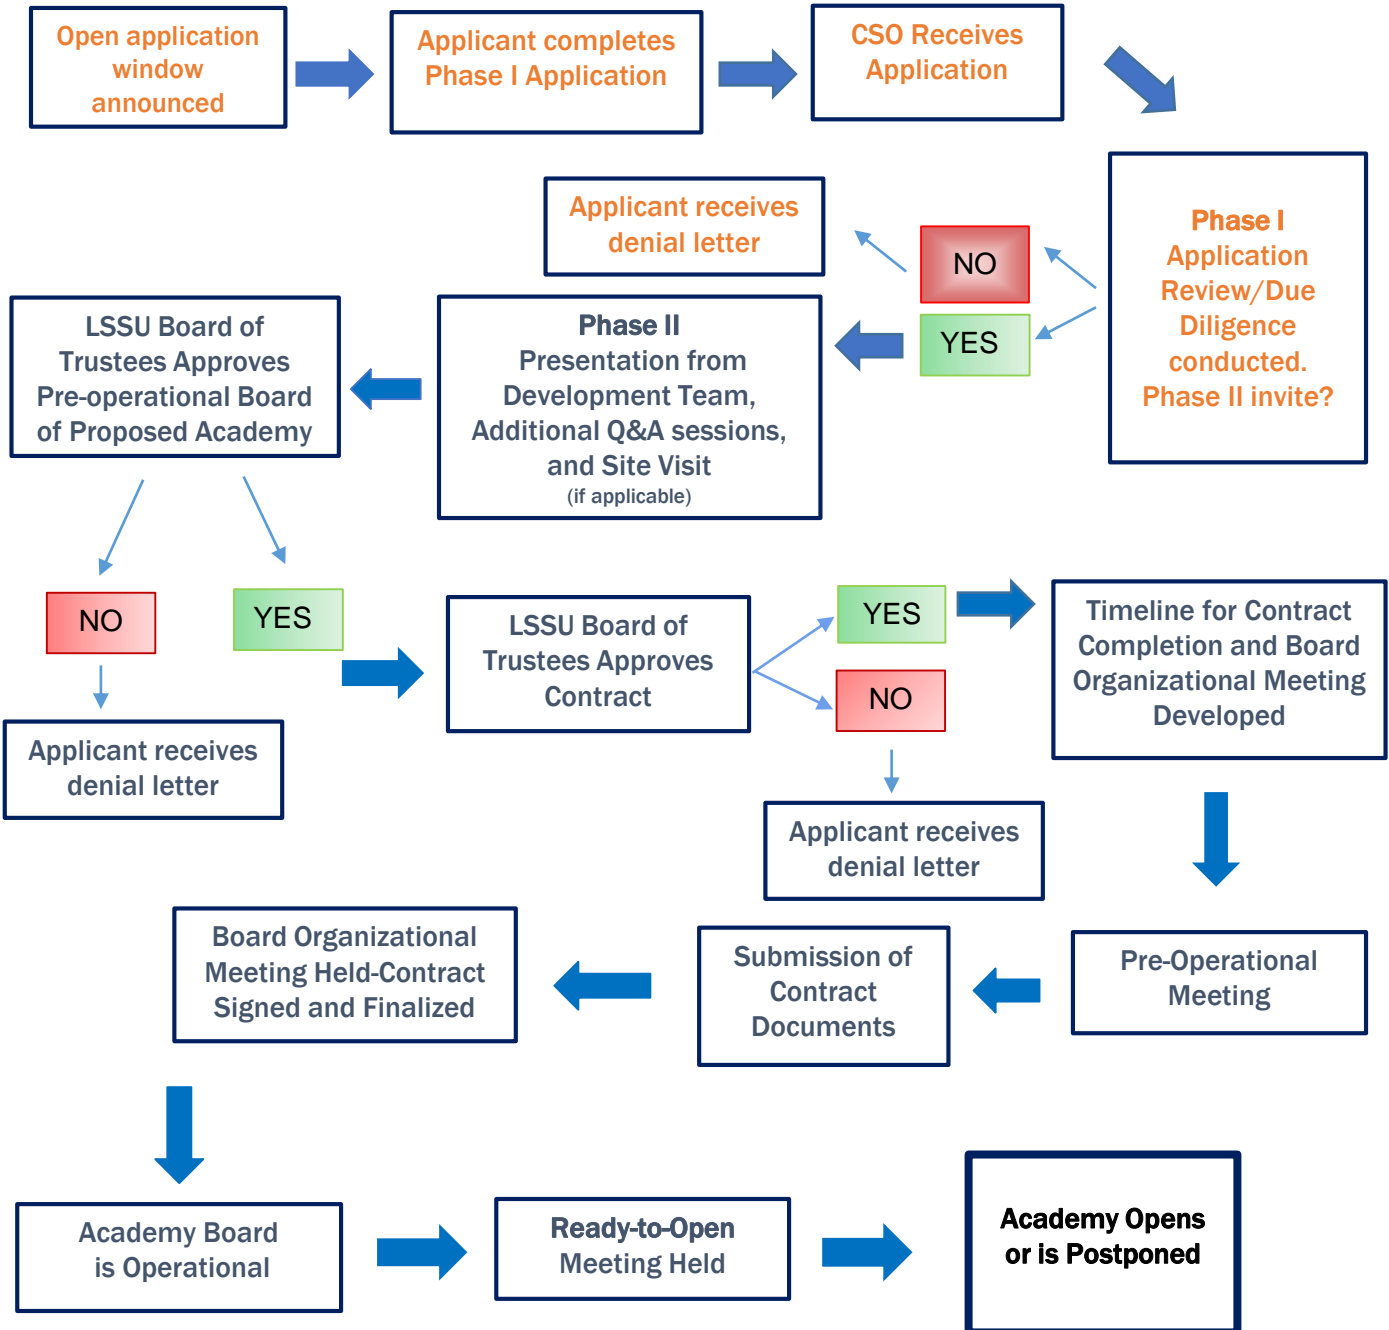

Application Process Flowchart

The LSSU CSO New Charter Application process takes between 24-30 months from initial application to academy opening.